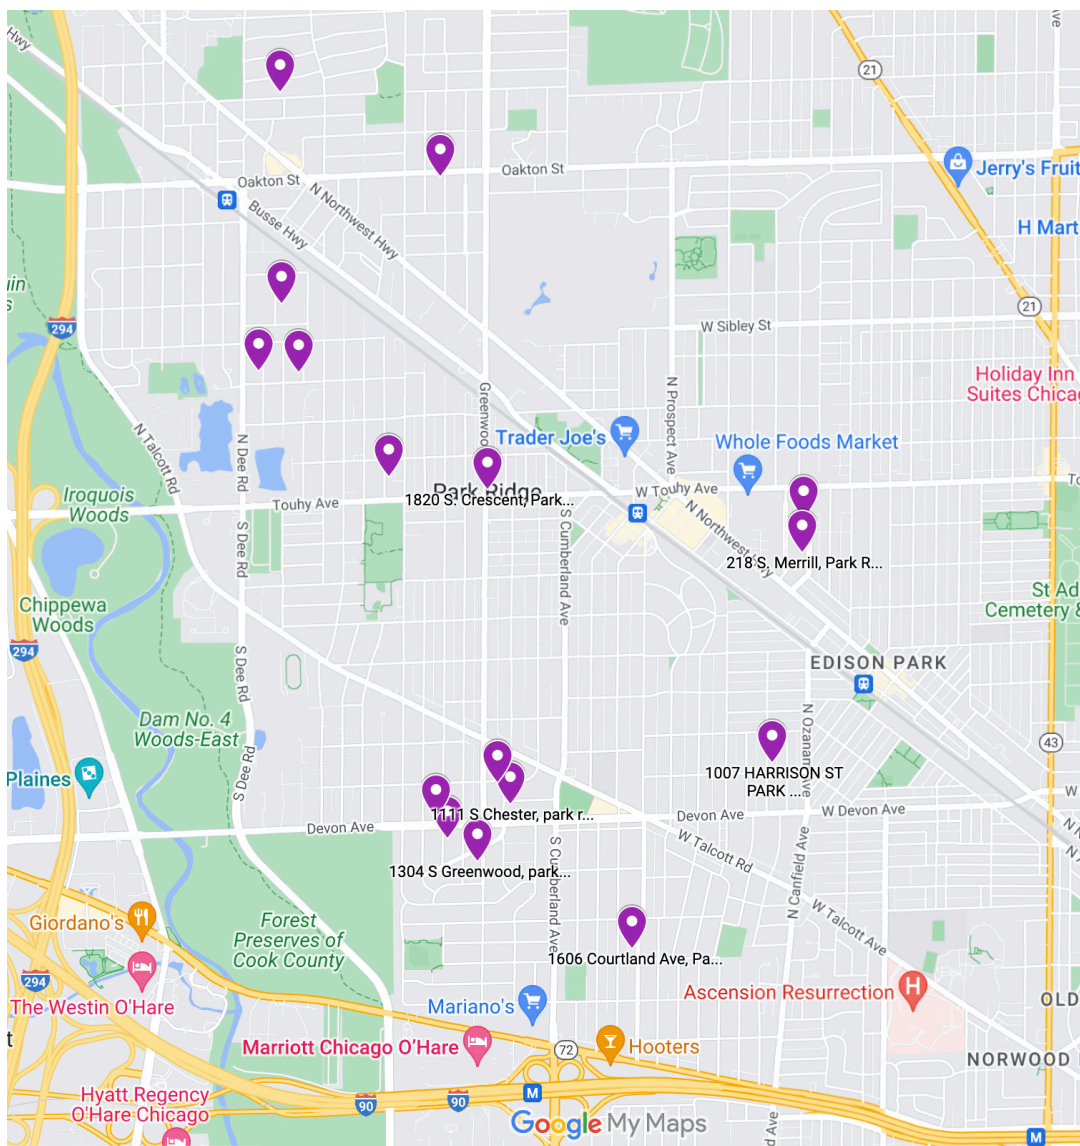

Solar Tour

PARK RIDGE

Saturday, Sept 30
10 am - 2 pm Free!

Map of homes on tour:

North

506 N Broadway Ave*

- 649 Babetta Ave
- 2110 Glenview Ave
- 950 N Lincoln Ave
- 101 N Aldine Ave
- 218 S Merrill St
- 108 S Merrill St

South

- 1007 Harrison St
- 1101 Arthur St*
- 1111 S Chester Ave
- 1404 Devon Ave
- 1025 S Home Ave
- 1217 S Lincoln
- 1304 S Greenwood
- 1606 Courtland Ave
- 1820 S Crescent

*Solar Tour Hubs

Solar Experts will be on site at these two locations to answer questions and provide add'l info