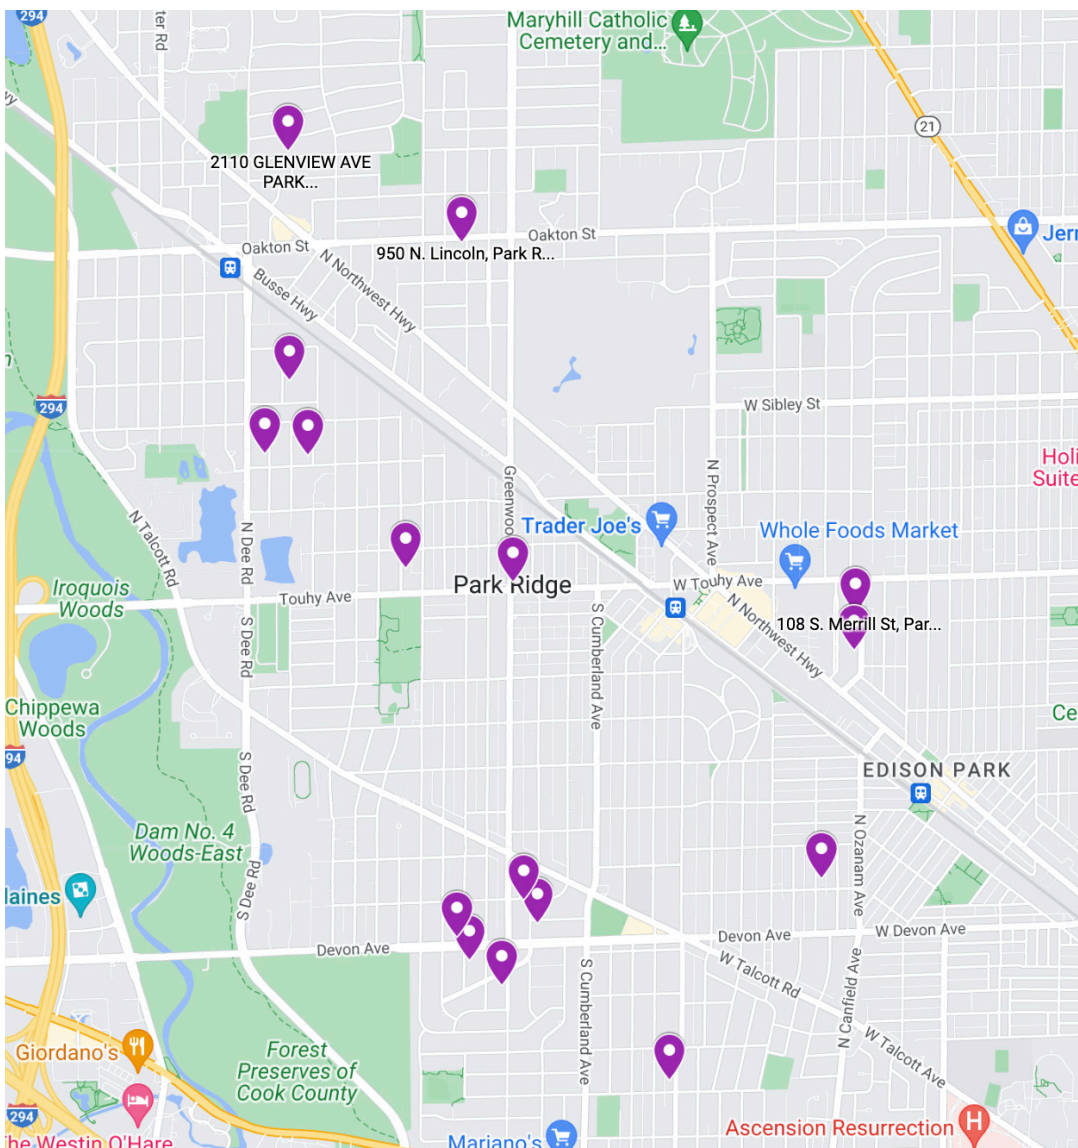

Solar Tour

PARK RIDGE

Saturday, Sept 30
10 am - 2 pm Free!

Map of homes on tour:

North

506 N Broadway Ave*

- 649 Babetta Ave
- 2110 Glenview Ave
- 950 N Lincoln Ave
- 101 N Aldine Ave
- 218 S Merrill St
- 108 S Merrill St
- 508 N Redfield Ct

South

1007 Harrison St*

- 1101 Arthur St
- 1111 S Chester Ave
- 1404 Devon Ave
- 1217 S Lincoln
- 1304 S Greenwood
- 1606 Courtland Ave
- 1820 S Crescent

*Solar Tour Hubs

Solar Experts will be on site at these two locations to answer questions and provide add'l info